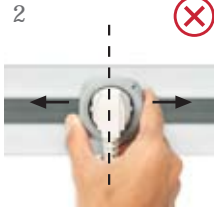

### ⚠ PLEASE READ BEFORE USE

Do not insert plug when adaptor is "ON".

Do not drag adaptor along the track.

Do not leave adaptor "ON" when not in use.

Do not insert adaptor without aligning Locator to V-Groove.