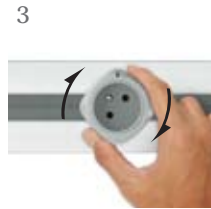

## User Instructions

Align Locator to V-Groove.

Push in adaptor.

Turn adaptor 45° clockwise. (Adaptor in "OFF" mode)

Insert plug to adaptor and turn adaptor fully upright. ('Click' sound)

Adaptor is now "ON".