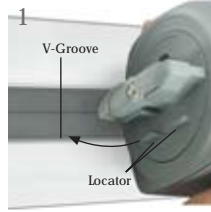

### ⚠ PLEASE READ BEFORE USE

Do not insert plug when adaptor is "ON".

Do not drag adaptor along the track.

Do not leave adaptor "ON" when not in use.

Do not insert adaptor without aligning Locator to V-Groove.

Keep away from fire.

Not for outdoor use.

Keep away from water.

To be installed by a qualified electrician/installer.

## User Instructions

Align Locator to V-Groove.

Push in adaptor.

Turn adaptor 45° clockwise. (Adaptor in "OFF" mode)

Insert plug to adaptor and turn adaptor fully upright. ('Click' sound)

Adaptor is now "ON".