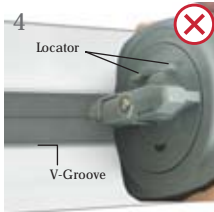

### ⚠ PLEASE READ BEFORE USE

Do not insert plug when adaptor is "ON".

Do not drag adaptor along the track.

Do not leave adaptor "ON" when not in use.

Do not insert adaptor without aligning Locator to V-Groove.

Keep away from fire.

Not for outdoor use.

Keep away from water.

To be installed by a qualified electrician/installer.